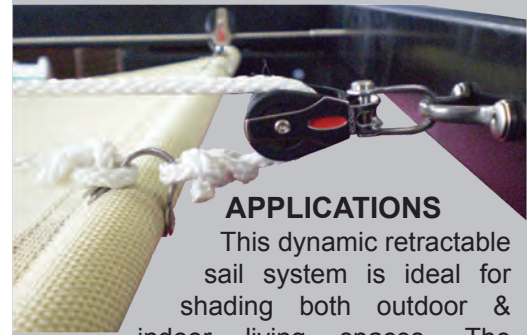

## APPLICATIONS

This dynamic retractable sail system is ideal for shading both outdoor & indoor living spaces. The retractable nature of the sail provides the ultimate choice between sun and shade.

- Decks
- Courtyards
- Pergolas
- Conservatories
- Atriums
- Pools
- Schools
- Commercial Applications