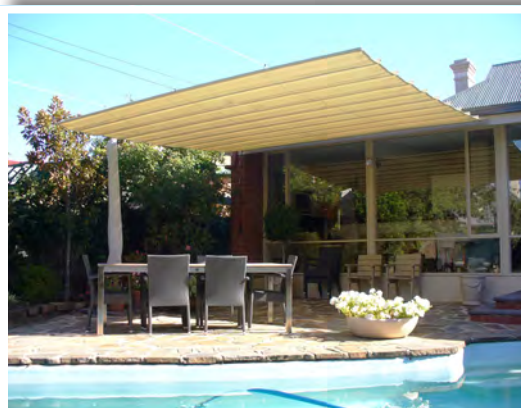

SHADERUNNER™ **RETRACTABLE SAIL SYSTEM**

The outdoor setting is a perfect place for entertainment and relaxation, but without effective shading these areas become uncomfortable through radiant heat, glare and harmful UV rays. Enhance the experience and aesthetic atmosphere of your entertaining areas with a Shadeform Shaderunner™.

The Shaderunner™ gives you the power to manipulate the climate within your entertaining areas. This unique retractable sail shade system allows you to manually control the degree of shade you require at any one time, and neatly folds away to allow maximum sunlight as desired.

Using the best marine grade stainless steel fittings and fixings, the Shaderunner™ will withstand the test of time. With the ability to fix to existing pergola structures, onto houses and between posts, the Shaderunner™ is a perfect addition to a wide range of applications.

The quality and vast experience of our design and installation team enables Shadeform to tailor a solution for your unique location and provide you with the ultimate in climate control.

DYNAMIC
CLIMATE
CONTROL