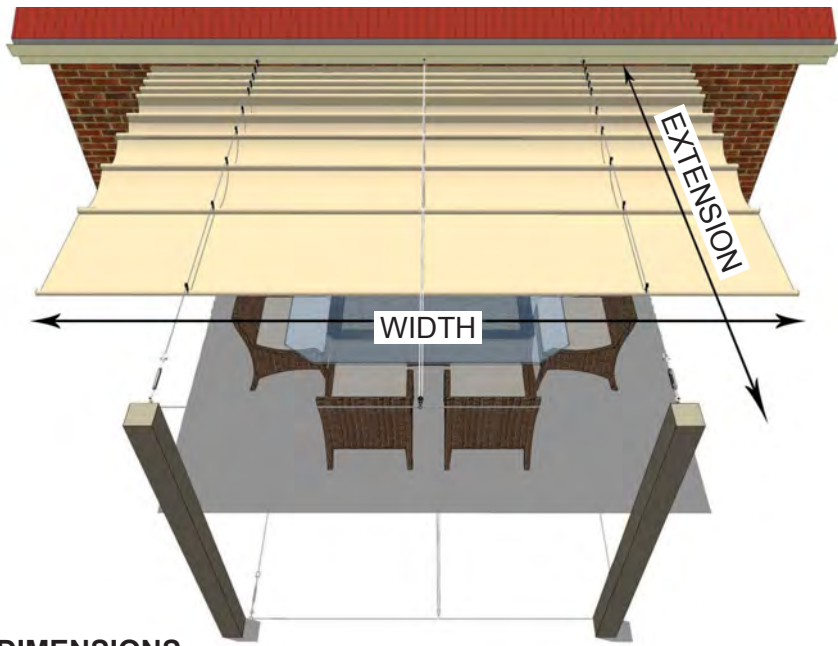

SHADERUNNER™