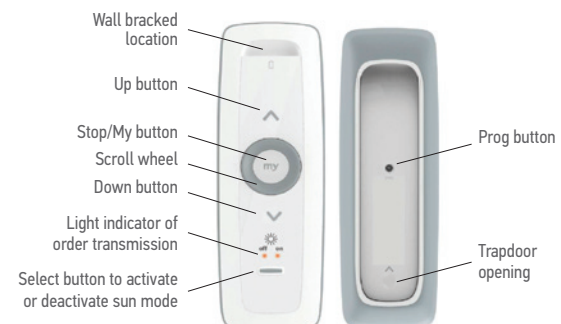

SITUO VARIATION SOLIRIS