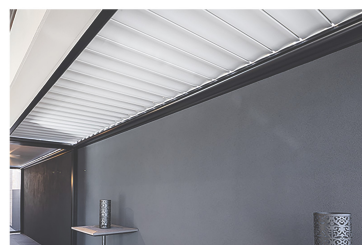

CONTROLS

The range of controls come with several functions including timers, individual or multi-device operation or app and voice control.

Hand-Held Remotes and wireless wall switches

Control via smartphone or by using your voice