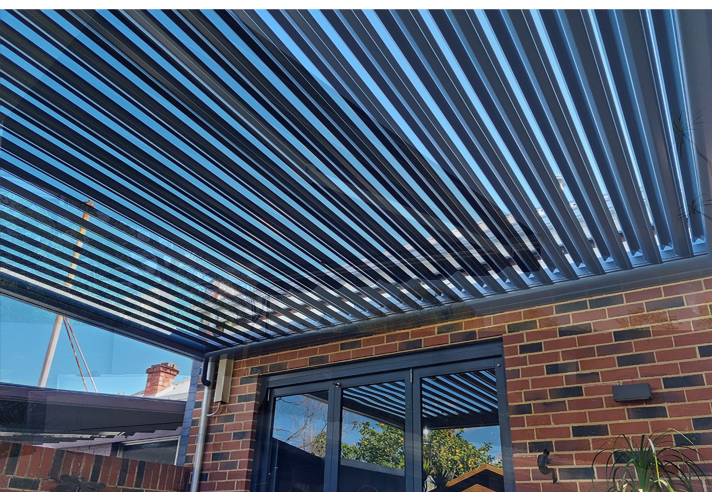

CONTROLS

The range of controls come with several functions including timers, individual or multi-device operation or app and voice control.

Hand-Held Remotes and wireless wall switches

Control via smartphone or by using your voice