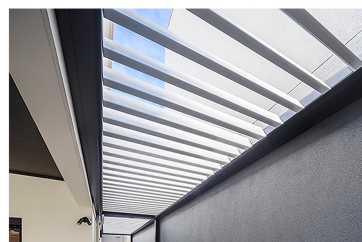

CONTROLS

The range of controls come with several functions including timers, individual or multi-device operation or app and voice control.

Hand-Held Remotes and wireless wall switches

Control via smartphone or by using your voice