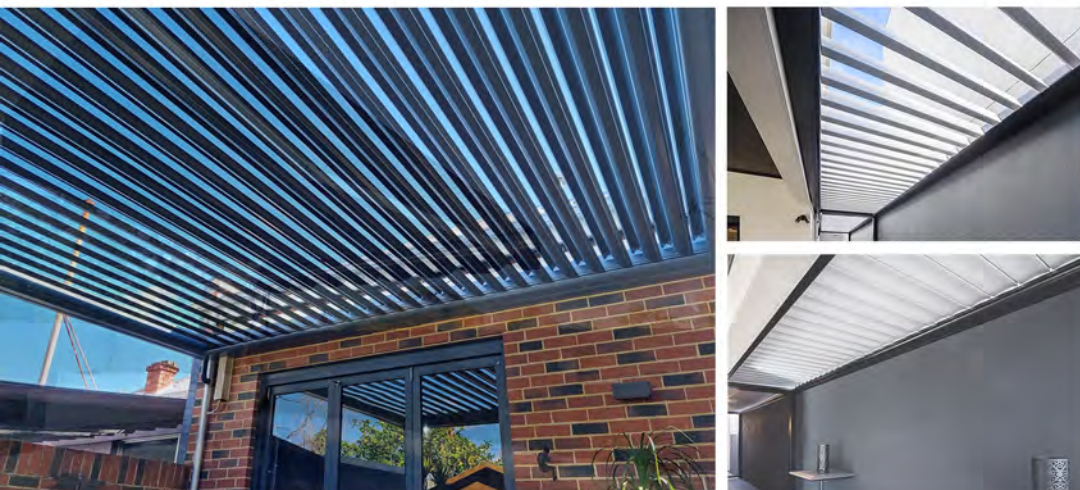

CONTROLS

The range of controls come with several functions including timers, individual or multi-device operation or app and voice control.