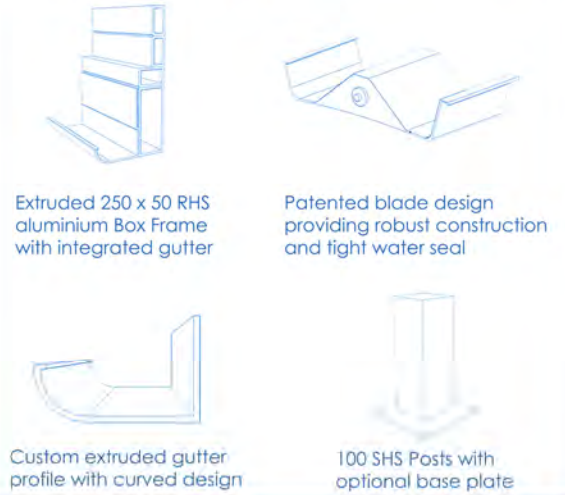

Keep rain and wind out, let sunlight, warmth and airflow in

INSTALLATION OPTIONS

TECH SPECS

FEATURES

Add LED downlights, RGB strip-lighting, or even Bluetooth speaker systems to make your outdoor area a place you'll never want to leave

CONTROLS

The range of controls come with several functions including timers, individual or multi-device operation or app and voice control.

Speak with an expert or contact us to arrange a free in-home consultation

Soltex Retractable Shading & All-Weather Systems

7/71 Albert Street
Osborne Park, WA 6017
1300 765 839
info@soltex.com.au
www.soltex.com.au