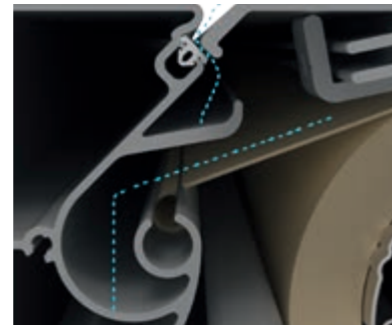

Premium quality
made in Germany

Most definitely
an original product

Kubata technical data

Max. width	6.5 m
Max. projection	4 m
Cassette dimensions	205 x 210 mm
Wind protection	tested to wind force 5 (Beaufort)
Pitch	5° – 40°
Installation alternatives	can be installed on walls, ceilings and rafters
Motor drive	as standard

Well protected against the wet and dirt

The all-round enclosed and robust **awning cassette** keeps the fabric and other component parts just as well protected from the elements as the **controlled rain drainage** within the front profile. As a result, you can enjoy your sun protection for many years. Kubata is fixed almost flush to the wall so that no rainwater or dirt makes the house wall dirty under the awning cassette.