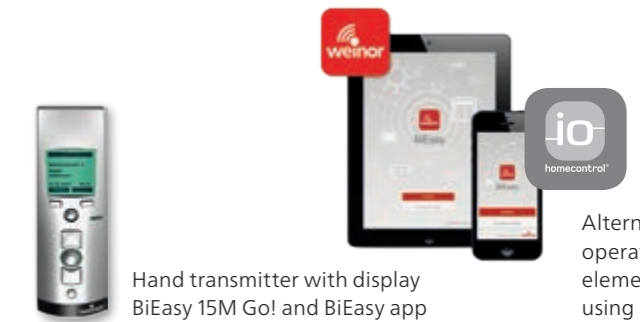

Nice and taut and windproof

The low-noise **weinor LongLife arm** with 10-year warranty impresses with its very high tensioning strength. This ensures the fabric is exceptionally well positioned. The tried and tested wind lock safety device prevents the awning from lifting up when wind gusts from below.

Hand transmitter with display
BiEasy 15M Go and BiEasy app