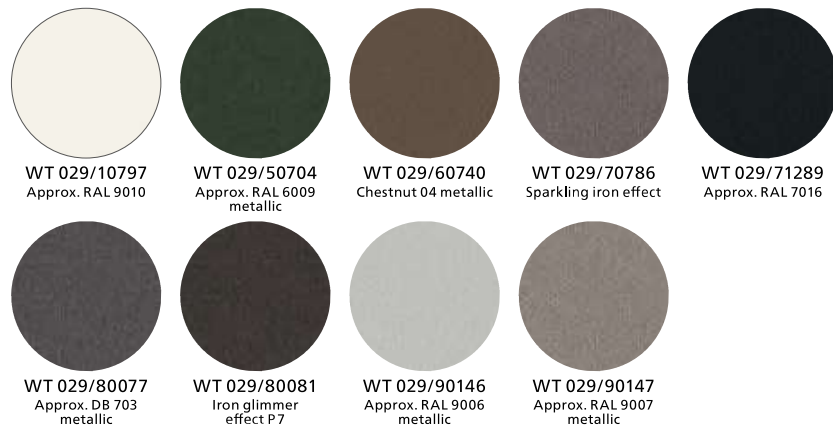

The weinor COLOUR RANGE

47 STANDARD RALCOLOURS

9 TREND COLOURS

scratchproof and resistant with an elegant textured look

High-tech powder-coating systems make it possible: Every weinor product in this price list is available in one of 47 standard RAL gloss colours at no surcharge (degree of gloss $70 \pm 5\%$ at a measuring angle of 60°). Ultramodern technology and the highest quality standards go into ensuring the very best weinor quality. Continually successful in the range: the 9 trend colours in matt at no surcharge. These provide a finely-textured powder coating with a metallic-look or iron-look finish. weinor's colour fans help you make the right choice.

Surcharge for other RAL colours + 10% other structural colours + 15% (to be added to the basic price). For technical reasons, trend colours may appear to be different due to the shadow effect. Depending on the colour of the ordered frame, we supply all small parts as well as gear handles and drives for systems with gear drives in black (similar to RAL 9005), white (similar to RAL 9016) or grey (similar to weinor 7319).

As a result of the ban on the use of heavy metals in powder coatings, paint manufacturers can no longer guarantee colour stability despite making every effort to do so. It therefore cannot be excluded that colours in general, and Fire Red (RAL 3000) in particular, may fade with time. Colours may differ significantly due to the printing process. The RAL K7 colour fans or weinor's colour fans must be used to match the final colour.