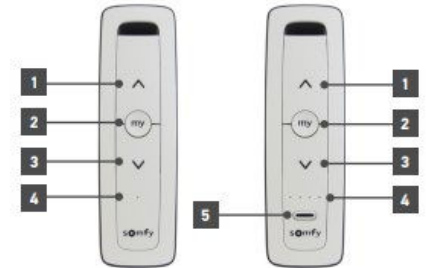

Situo RTS II

Remote Control

The modern and intuitive RTS control to suit all décor

PRODUCT MAIN FUNCTIONALITIES

Radio Technology Somfy

Single or multichannel controls

Available in Pure or Iron (Grey)

Control one motorised product or one group of motorised products per channel

Up, 'my', down commands.
('my' favourite position or stop button)

Command		Function
1	UP button	Up direction button
2	"my" button	"my" favourite position or 'stop' button
3	Down button	Down direction button
4	LED indicators	Illuminates to confirm RTS signal transmission
5	Channel selection button	Selects channel to operate

Control Dimensions	140mm (L) x 45mm (W) x 20mm (T)
Wall Bracket Dimensions	5.5mm (L1) x 24mm (W1) x 58mm (T1)
Index Protection Rating	IP20 (for indoor use only)
Voltage Type	3V (Battery type CR2430)
Radio Frequency	433.42 MHz +/- 1 KHz
Temperature Storage Range	0°C to +48°C
Radio Range	20m through 2 concrete walls or 200m in open field
Protocol	RTS