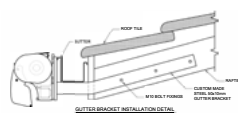

Installation Options

Install as a standalone frame or build into a preexisting or custom structure.

Face Fit to Brick Wall

Concrete Slab Face Fit

Custom Gutter Bracket

Concrete Slab Undermount

Specs