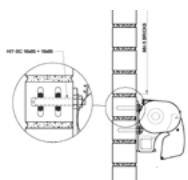

Controls

The range of controls come with several functions including timers, individual or multidevice operation or app and voice control.

Hand-held remotes and wireless wall switches

Control via smartphone or by using your voice

Installation Options

Install as a standalone frame or build into a preexisting or custom structure.

Face Fit to Brick Wall

Concrete Slab Face Fit

Custom Gutter Bracket

Concrete Slab Undermount

Specs